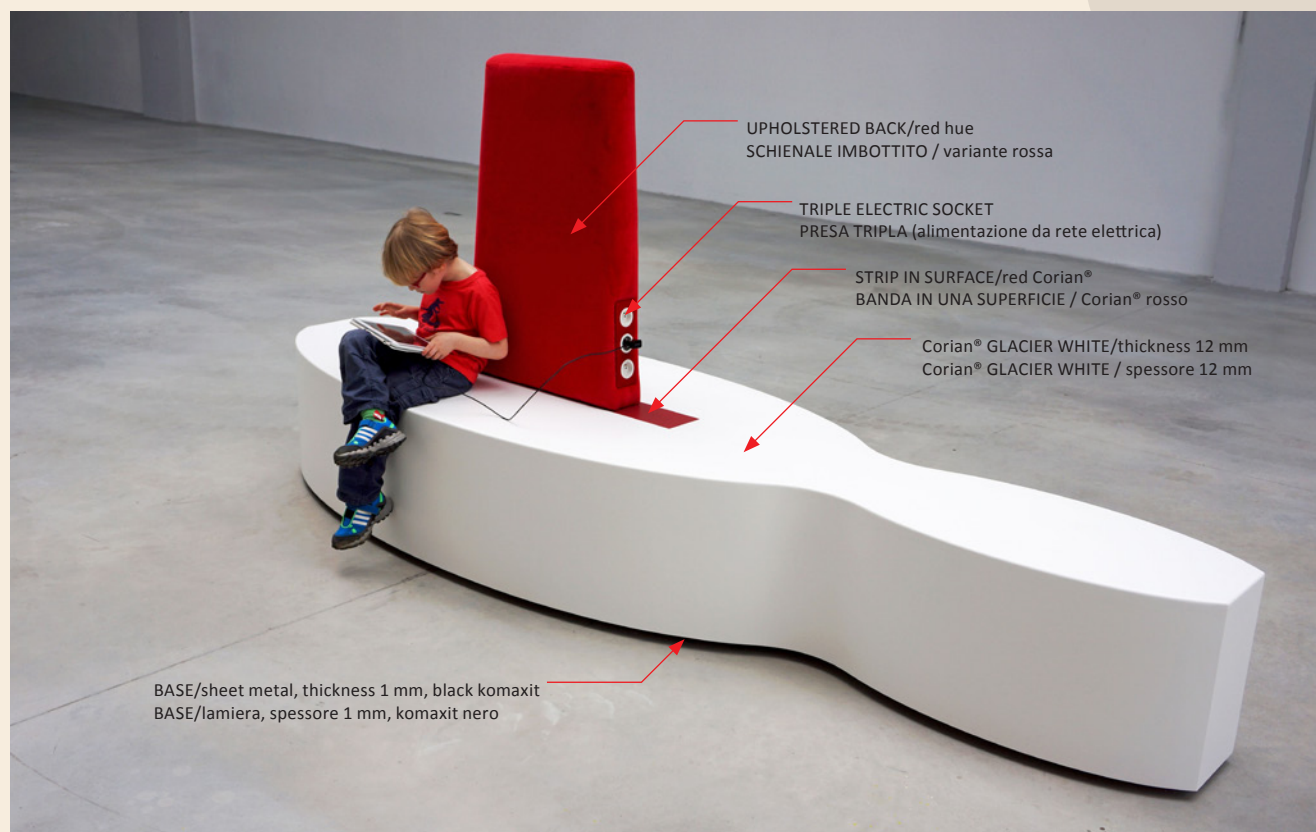

Material: DuPont™ Corian® – Glacier White and Royal Red, upholstery according to customer requirements

Basic size: 3000/900, 2100/900, 1100/900 mm
(The size can be adjusted according to the project specifications.)

Un sistema modulare di riposo, destinato ai locali pubblici, passaggi commerciali o grandi hall. Offre non soltanto varie possibilità di seduta, ma è anche il luogo oggi frequentatissimo che permette di ricaricare tablets o cellulari e offre la connessione Wi-Fi.

Questo sistema invita a fermarvi, a riposarvi brevemente e a comunicare. Le sue dimensioni e i suoi colori sono variabili. Le singole parti possono comporsi in un insieme o possono rimanere indipendenti, raccorciate o allungate.

Gli sciami di grandi pesci o di sottomarini quali oggetti circondati d'acqua servono d'ispirazione. In questo caso sono messi nel flusso di visitatori che si muovono in questi locali. Il materiale è Corian®, l'elemento imbottito / la palma è munita di prese di corrente. DOCK IT può adattarsi a ogni interno, scegliendo colori, taglie e composizioni.

Materiale: DuPont™ Corian® – Glacier White e Royal Red, l'imbottitura e lo schienale a richiesta del cliente

Le taglie di base: 3000/900, 2100/900, 1100/900 mm
(È possibile di modificare le dimensioni secondo il progetto.)